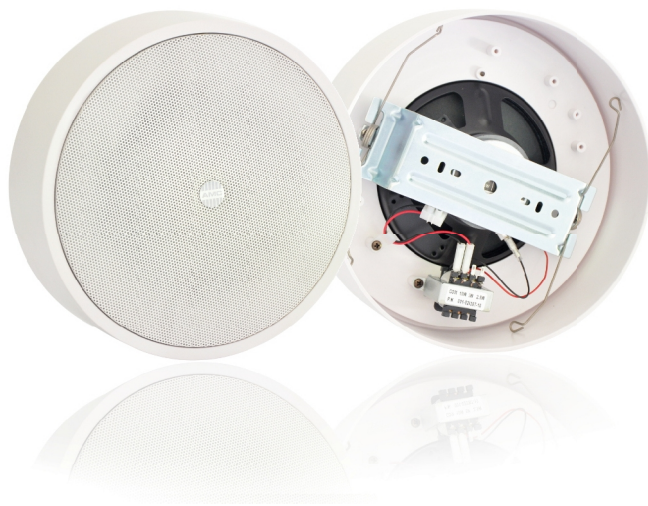

### PS 6

**PS 6** Neutral design, plastic enclosure, cabinet loudspeakers with metal grill. Built-in 100V transformer and full range speaker. Designed to be easily mounted on any surfaces. Excellent speech intelligibility and background music reproduction in schools, offices and other public buildings.

	<b>PS 6</b>
Rated power	10 W
Transformer power taps	10 W - 5 W - 2,5 W
Sensitivity	93 dB (1 W/1 m)
Maximum SPL	114 dB at 1425Hz
Frequency response	80 Hz – 18 kHz
Dispersion at 1000 Hz	180° (conical)
Driver dimensions	6" (152 mm)
Dimensions	Ø255 x 80 mm
Weight	1,3 kg
Material	ABS plastic
Colour	white (RAL 9016)